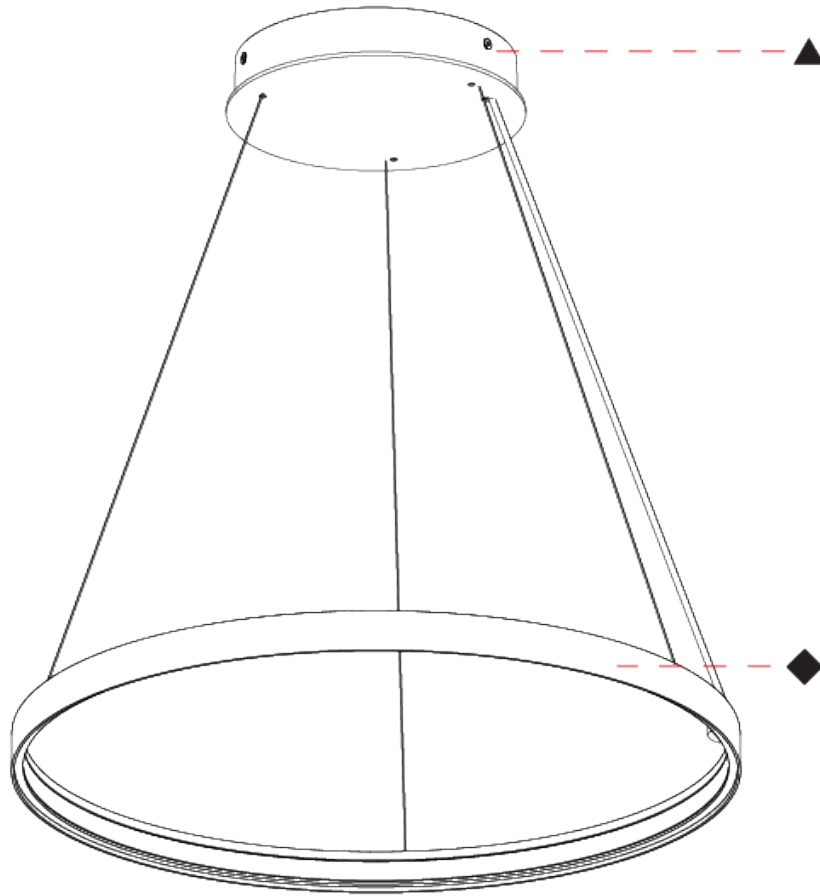

GLORIOUS SILHOUETTE SUSPENSION

A3001043-

PROJECT	_____
TYPE	_____
SPECIFIER	_____
QUANTITY	_____
DATE	_____

A