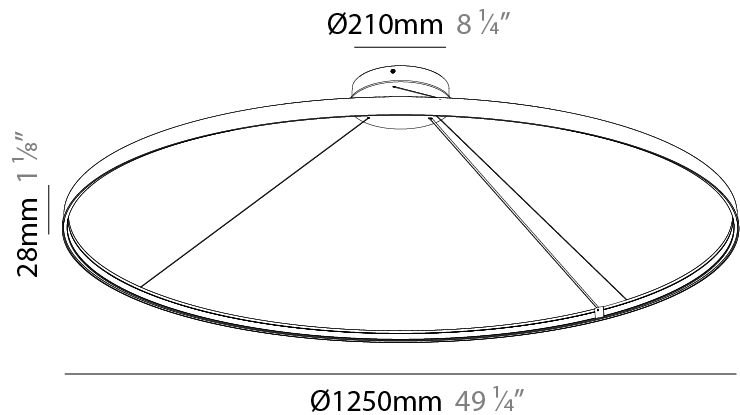

GENERAL

Series: Glorious Silhouette
Partner: Prolicht
Division: Architectural
Installation: Suspension
Product Type: Pendant
Mounting Location: Ceiling
Light Distribution: Direct

PHYSICAL

Shape: Round
Diameter (mm): 1250
Diameter (in): 49 3/16
Height (mm): 28
Height (in): 1 1/8
Max. Overall Height (mm): 4028
Max. Overall Height (in): 158 3/16
Weight (kg): 1.0
Diffuser: PMMA - Opal
Fixture Finish: SSR / BKV / CWI / CRY / HAB / UFT / ITA / RUA / FTG / MYG / LOD / PUS / FRO / FUP / KIA / POP / BLS / SPG / MEY / GOH / CHC / COM / ABZ / JAG / OBR / MOS / ROR
Accent Finish: CHR / BLK
Fixture Material: PMMA / Aluminum
Cable Details: 4000mm / 157 1/2" Cable - Black or Chrome

ELECTRICAL

Lamp Type: LED (Zhaga Standard)
Input Wattage (W): 51
Total Output Wattage (W): 46.3
Dimming: Non-Dimming / 0-10V Dimming / Phase Dimming / DALI Dimming / MATTER Dimming
Driver Included: Yes
Driver Location: Integrated
Driver Type: Constant Current - Universal
Driver Class: Class 2
Input Voltage (V): 120 - 277
Constant Current (MA): 1950mA

LED

Color Temperature (°K): 2700 / 3000
Max. Delivered Lumen (lm): 2771 / 2379
Nominal Lumen (lm): 3916 / 4102
CRI: >80 CRI
Lamp Life (hrs): 50000

OPTICAL

RATINGS AND CERTIFICATIONS

Certified By: Certified for North American Standards
IP rating: IP20