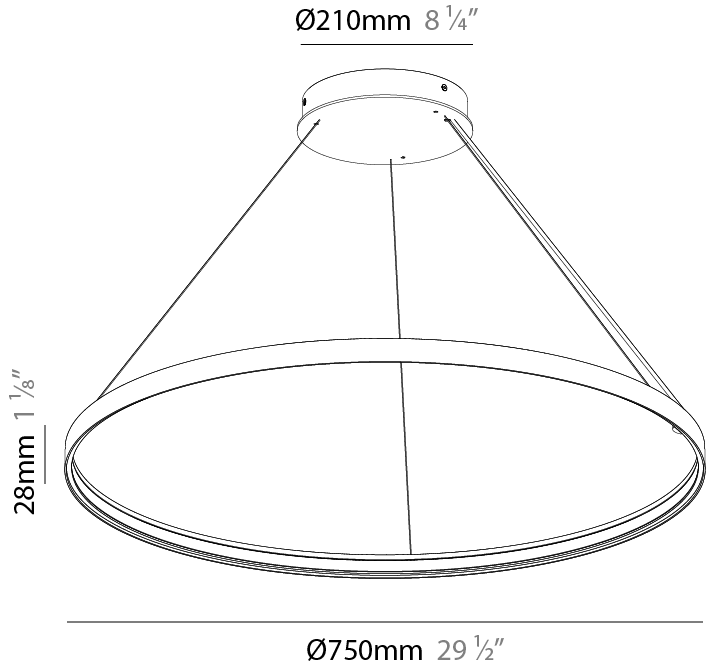

GENERAL

Series: Glorious Silhouette
Partner: Prolicht
Division: Architectural
Installation: Suspension
Product Type: Pendant
Mounting Location: Ceiling
Light Distribution: Direct

PHYSICAL

Shape: Round
Diameter (mm): 750
Diameter (in): 29 1/2
Height (mm): 28
Height (in): 1 1/8
Max. Overall Height (mm): 4028
Max. Overall Height (in): 158 9/16
Weight (kg): 1.0
Diffuser: PMMA - Opal
Fixture Finish: SSR / BKV / CWI / CRY / HAB / UFT / ITA / RUA / FTG / MYG / LOD / PUS / FRO / FUP / KIA / POP / BLS / SPG / MEY / GOH / CHC / COM / ABZ / JAG / OBR / MOS / ROR
Accent Finish: CHR / BLK
Fixture Material: PMMA / Aluminum
Cable Details: 4000mm / 157 1/2" Cable - Black or Chrome

ELECTRICAL

Lamp Type: LED (Zhaga Standard)
Input Wattage (W): 31
Total Output Wattage (W): 28.2
Dimming: Non-Dimming / 0-10V Dimming / Phase Dimming / DALI Dimming / MATTER Dimming
Driver Included: Yes
Driver Location: Integrated
Driver Type: Constant Current - Universal
Driver Class: Class 2
Input Voltage (V): 120 - 277
Constant Current (MA): 1166mA

LED

Color Temperature (°K): 2700 / 3000
Max. Delivered Lumen (lm): 1707 / 1788
Nominal Lumen (lm): 2943 / 3083
CRI: >80 CRI
Lamp Life (hrs): 50000

OPTICAL

RATINGS AND CERTIFICATIONS

Certified By: Certified for North American Standards
IP rating: IP20

PROJECT
TYPE
SPECIFIER
QUANTITY
DATE