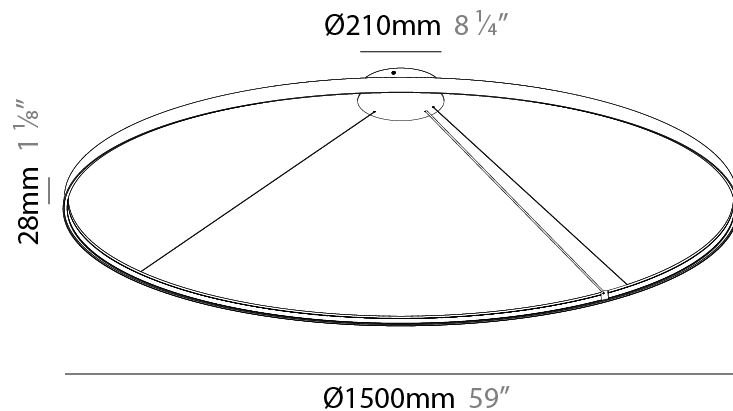

GENERAL

Series: Glorious Silhouette
Partner: Prolicht
Division: Architectural
Installation: Suspension
Product Type: Pendant
Mounting Location: Ceiling
Light Distribution: Direct

PHYSICAL

Shape: Round
Diameter (mm): 1500
Diameter (in): 59 1/16
Height (mm): 28
Height (in): 1 1/8
Max. Overall Height (mm): 4028
Max. Overall Height (in): 158 9/16
Weight (kg): 1.9
Diffuser: PMMA - Opal
Fixture Finish: SSR / BKV / CWI / CRY / HAB / UFT / ITA / RUA / FTG / MYG / LOD / PUS / FRO / FUP / KIA / POP / BLS / SPG / MEY / GOH / CHC / COM / ABZ / JAG / OBR / MOS / ROR
Accent Finish: CHR / BLK
Fixture Material: PMMA / Aluminum
Cable Details: 4000mm / 157 1/2" Cable - Black or Chrome

ELECTRICAL

Lamp Type: LED (Zhaga Standard)
Input Wattage (W): 62
Total Output Wattage (W): 56.4
Dimming: Non-Dimming / 0-10V Dimming / Phase Dimming / DALI Dimming / MATTER Dimming
Driver Included: Yes
Driver Location: Integrated
Driver Type: Constant Current - Universal
Driver Class: Class 2
Input Voltage (V): 120 - 277
Constant Current (MA): 2350mA

LED

Color Temperature (°K): 2700 / 3000
Max. Delivered Lumen (lm): 3451 / 3615
Nominal Lumen (lm): 5949 / 6233
CRI: >80 CRI
Lamp Life (hrs): 50000

OPTICAL

RATINGS AND CERTIFICATIONS

Certified By: Certified for North American Standards
IP rating: IP20