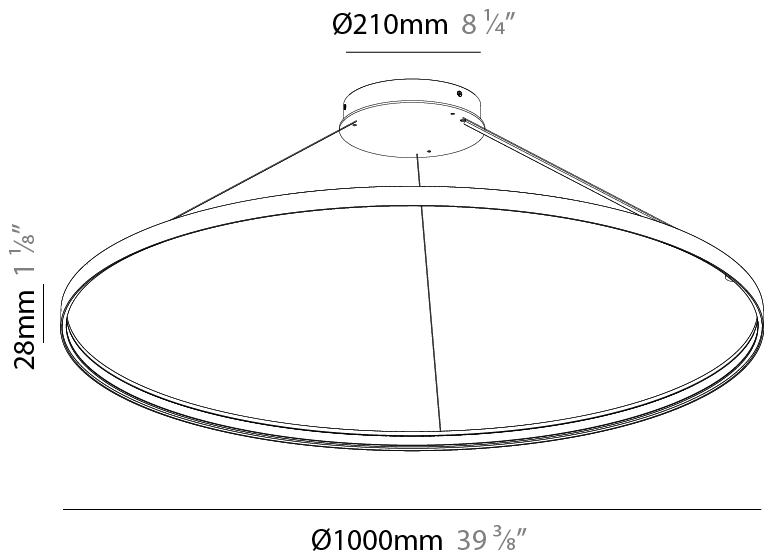

GENERAL

Series: Glorious Silhouette
Partner: Prolicht
Division: Architectural
Installation: Suspension
Product Type: Pendant
Mounting Location: Ceiling
Light Distribution: Direct

PHYSICAL

Shape: Round
Diameter (mm): 1000
Diameter (in): 39 3/8
Height (mm): 28
Height (in): 1 1/8
Max. Overall Height (mm): 4028
Max. Overall Height (in): 158 7/16
Weight (kg): 1.0
Diffuser: PMMA - Opal
Fixture Finish: SSR / BKV / CWI / CRY / HAB / UFT / ITA / RUA / FTG / MYG / LOD / PUS / FRO / FUP / KIA / POP / BLS / SPG / MEY / GOH / CHC / COM / ABZ / JAG / OBR / MOS / ROR
Accent Finish: CHR / BLK
Fixture Material: PMMA / Aluminum
Cable Details: 4000mm / 157 1/2" Cable - Black or Chrome

ELECTRICAL

Lamp Type: LED (Zhaga Standard)
Input Wattage (W): 41
Total Output Wattage (W): 37.3
Dimming: Non-Dimming / 0-10V Dimming / Phase Dimming / DALI Dimming / MATTER Dimming
Driver Included: Yes
Driver Location: Integrated
Driver Type: Constant Current - Universal
Driver Class: Class 2
Input Voltage (V): 120 - 277
Constant Current (MA): 1550mA

LED

Color Temperature (°K): 2700 / 3000
Max. Delivered Lumen (lm): 2771 / 2379
Nominal Lumen (lm): 3916 / 4102
CRI: >80 CRI
Lamp Life (hrs): 50000

OPTICAL

RATINGS AND CERTIFICATIONS

Certified By: Certified for North American Standards
IP rating: IP20